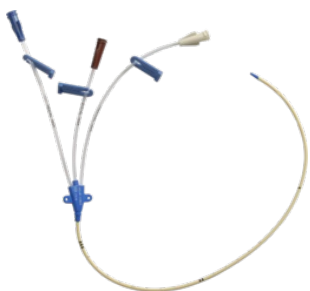

All Products with Component: Dressing: OpSite®* 4-3/4" x 4" (12 cm x 10 cm)

Four-Lumen CVC

CVC KIT: 4-LUMEN 8.5FR X 30CM

SKU / ARTICLE #: ASK-14854-KR

Four-Lumen CVC

CVC KIT: 4-LUMEN 8.5FR X 20CM

SKU / ARTICLE #: ASK-15854-KR

One-Lumen CVC

CVC KIT: 16 GA X 20 CM

SKU / ARTICLE #: ASK-04301-KR

Three-Lumen CVC

CVC KIT: 3-LUMEN 7FR X 30CM

SKU / ARTICLE #: ASK-14703-KR

Three-Lumen CVC

CVC KIT: 3-LUMEN 7 FR X 20 CM

SKU / ARTICLE #: ASK-15703-KR

Two-Lumen CVC

CVC KIT: 2-LUMEN 7FR X 30CM

SKU / ARTICLE #: ASK-14702-KR

Two-Lumen CVC

CVC KIT: 2-LUMEN 7FR X 20CM

SKU / ARTICLE #: ASK-17702-KR