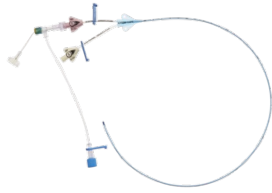

All Products with Component: Injection Needle:
 SafetyGlide™* 25 Ga. x 5/8" (1.60 cm)

Pressure Injectable Arrowg+ard Blue Advance® Two-Lumen Midline

AGBA PI MIDLINE 2-L: 5.5FR X 15CM

SKU / ARTICLE #: CDC-41552-MPK

Pressure Injectable Arrowg+ard Blue Advance® Two-Lumen PICC

AGBA PICC: 2L 5.5FR x 55CM w Teg CHG

SKU / ARTICLE #: DLX-45552-HPKC

Pressure Injectable Arrowg+ard Blue Advance® Two-Lumen PICC

AGBA PI PICC KIT 2-LUMEN: 5.5 FR X 40CM

SKU / ARTICLE #: CDC-44052-HPK1A

Pressure Injectable Arrowg+ard Blue Advance® Two-Lumen PICC

PI AGBA PICC KIT 2-L: 5.5 FR X 50CM

SKU / ARTICLE #: CDC-45052-HPK1A

Pressure Injectable Arrowg+ard Blue Advance[®] Two-Lumen PICC

AGBA PI PICC KIT: 2L 5.5 FR X 55CM

SKU / ARTICLE #: CDC-45552-HPK1A

Pressure Injectable Arrowg+ard Blue Advance[®] Two-Lumen PICC

AGBA PICC: 2L 5.5FR x 55CM w Biopatch

SKU / ARTICLE #: DLX-45552-HPKB

Pressure Injectable Arrowg+ard Blue Advance[®] Two-Lumen PICC pre-loaded with Arrow[®] NaviCurve[™] Stylet